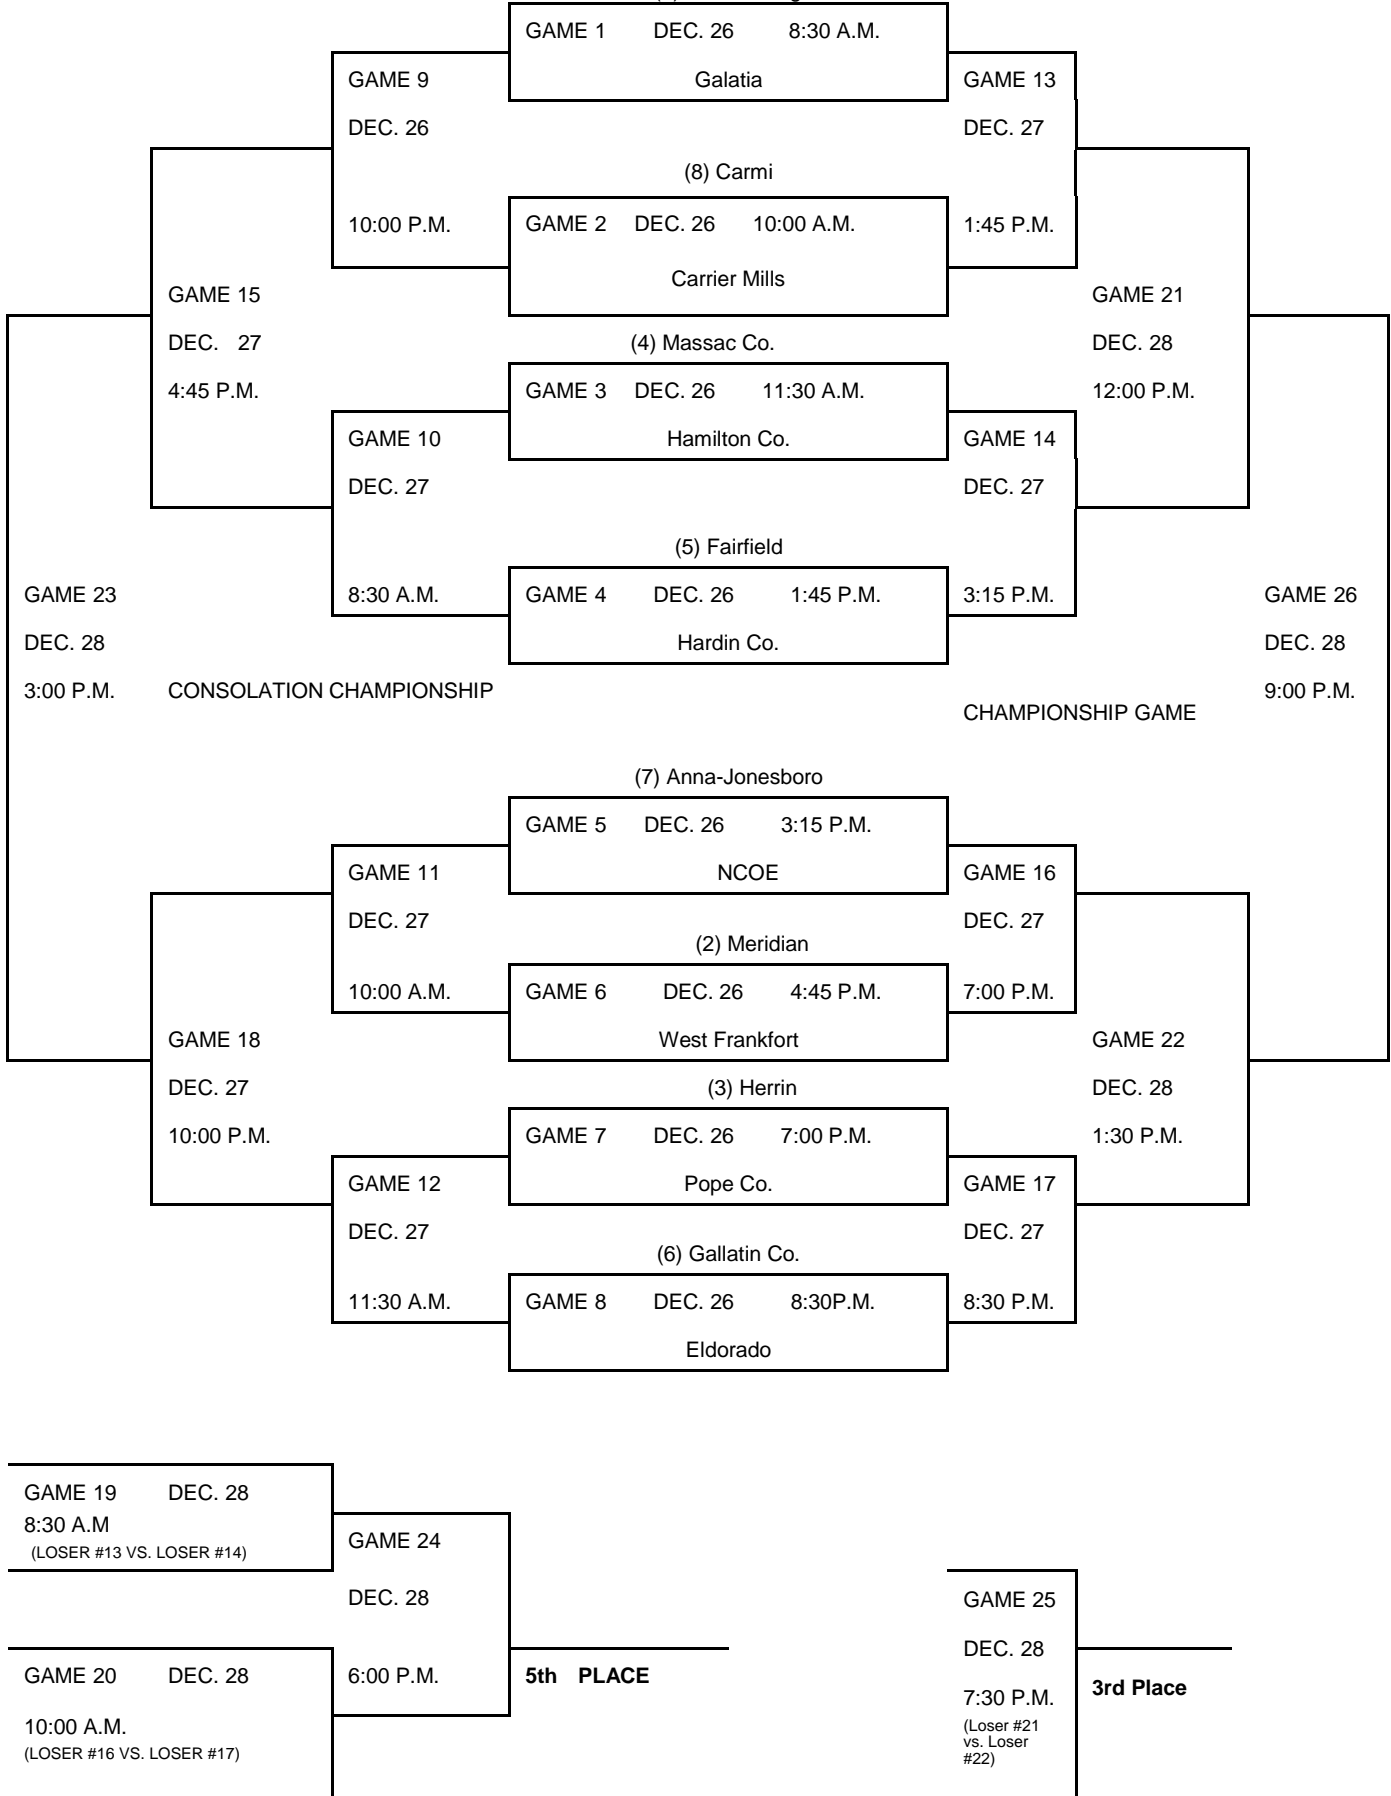

# 47th ELDORADO HOLIDAY TOURNAMENT DECEMBER 26-27-28 2011

(1) Harrisburg

\*Teams listed 1<sup>st</sup> will be home team and use the South bench  
 \*\*Eldorado will always be home team and use the South Bench